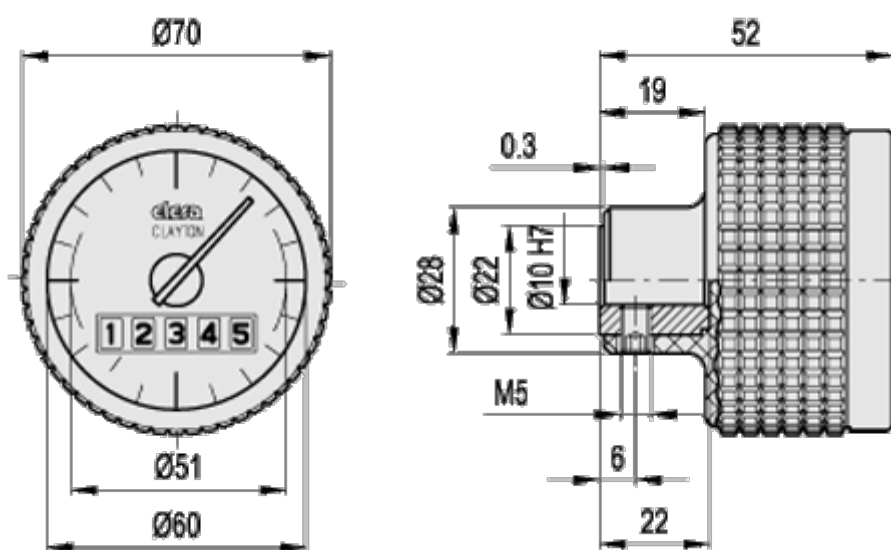

Data Sheet

Article number: 2307058741
Description: E+G Gravity indicator
MBT.70-GW12-0005.0-D

Measures

Indicator accuracy = 0,05